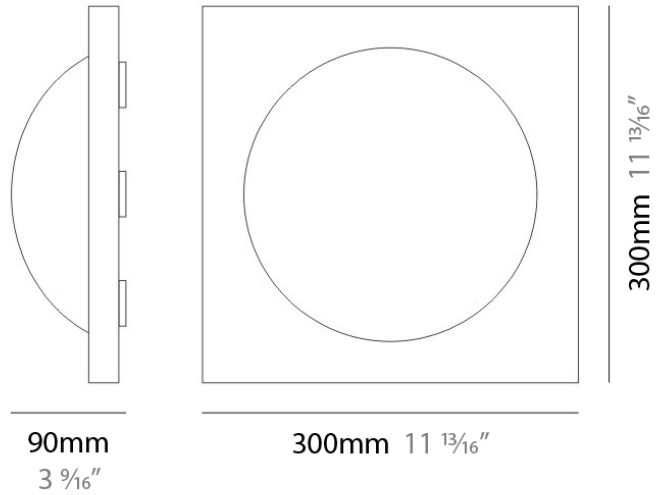

DOME SURFACE

D23033

GENERAL

Series: Dome
Division: Design
Mounting Type: Surface
Mounting Location: Wall
Subcategory: Ambient

PHYSICAL

Shape: Square
Length (mm): 300
Length (in): 11 ¹³/₁₆
Height (mm): 300
Height (in): 11 ¹³/₁₆
Extension (mm): 90
Extension (in): 3 ⁹/₁₆
Light Distribution: Omnidirectional
Weight (kg): 1.8
Weight (lbs): 4
Diffuser: Satin White Glass
Fixture Finish: SST
Fixture Material: Glass / Aluminum

ELECTRICAL

Number of Lamps: 1
Lamp Type: LED Retrofit
Lamp Shape: A19
Bulb Included: Bulb Not Included
Total Output Wattage (W): 15
Max. Wattage Per Lamp (W): 15
Lamp Base: E26
Dimming: Non-Dimmable
Input Voltage (V): 120

LED

OPTICAL

RATINGS AND CERTIFICATIONS

Certified By: CSA Certified to UL and CSA Standards
IP rating: IP20